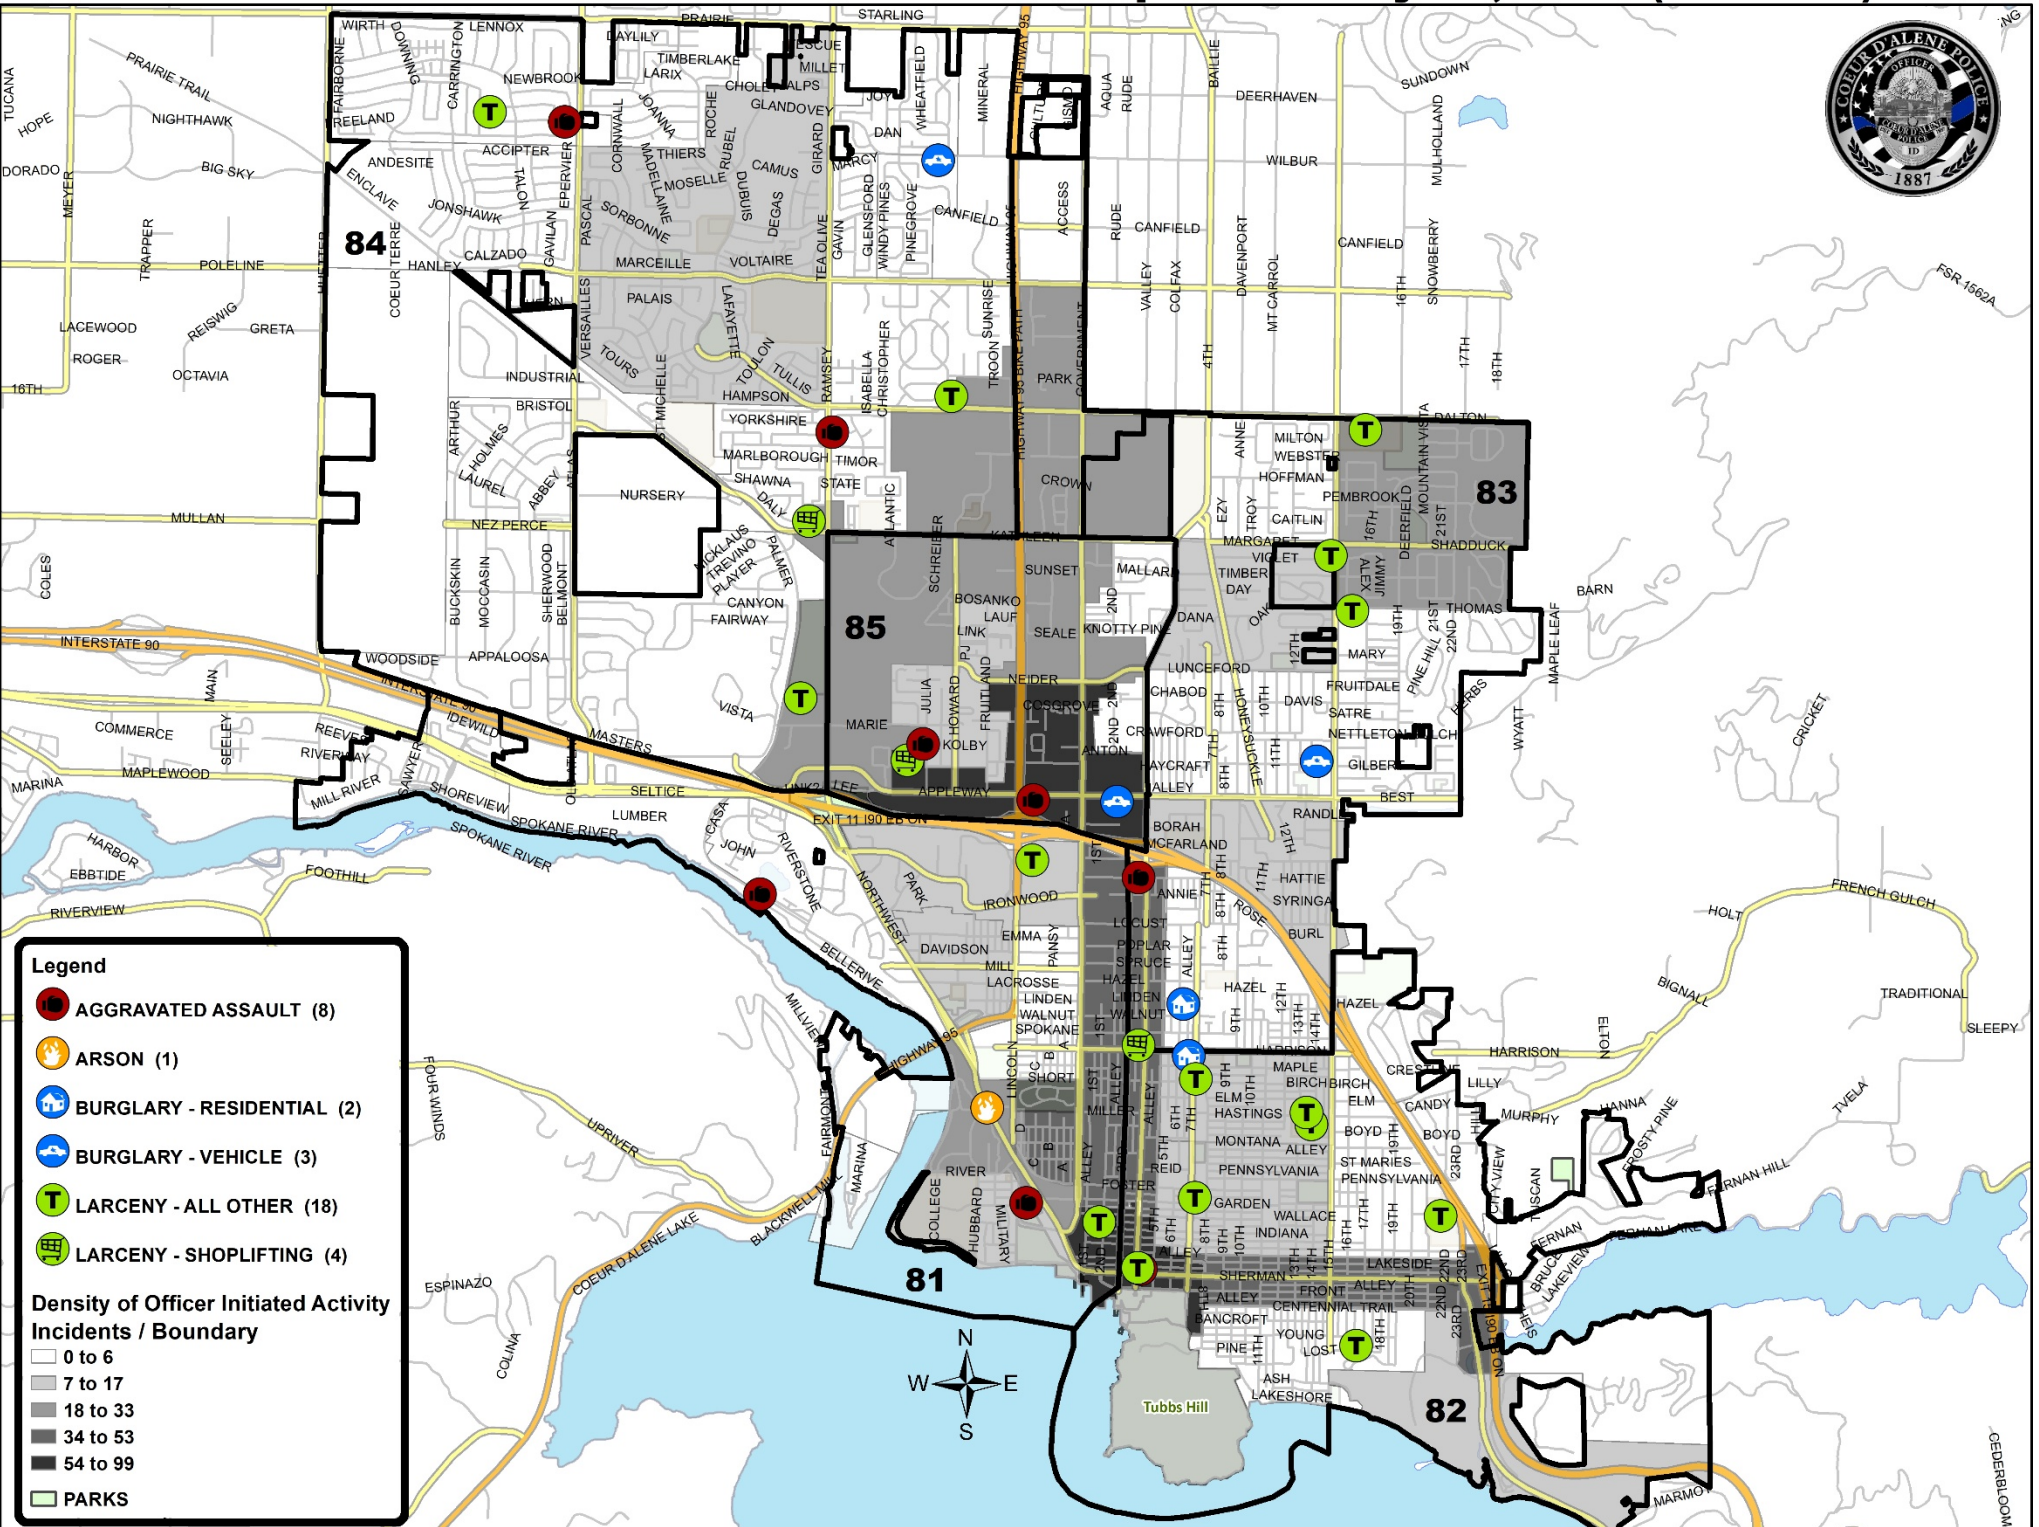

Coeur d'Alene Police Part One Crimes: April 16 - May 13, 2026 (4 Weeks)

Legend

- AGGRAVATED ASSAULT (8)
- ARSON (1)
- BURGLARY - RESIDENTIAL (2)
- BURGLARY - VEHICLE (3)
- LARCENY - ALL OTHER (18)
- LARCENY - SHOPLIFTING (4)

Density of Officer Initiated Activity Incidents / Boundary

- 0 to 6
- 7 to 17
- 18 to 33
- 34 to 53
- 54 to 99

PARKS