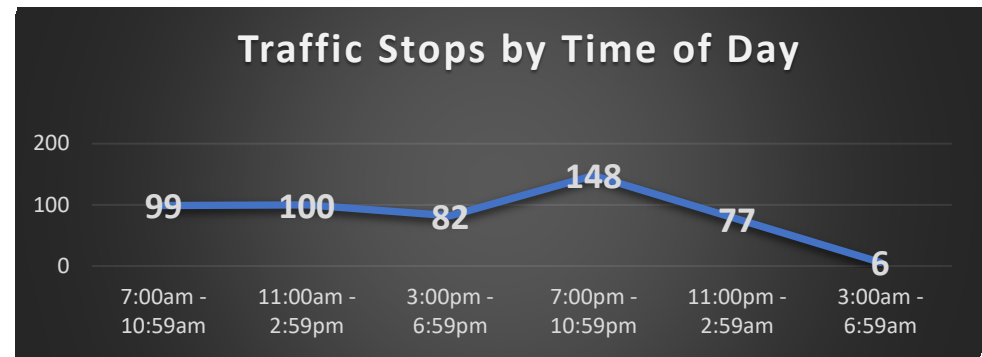

Coeur d'Alene Police Traffic Stops / Accidents: April 16 – May 13, 2026 (4 Weeks) With Temporal Heat Index (Time of Day / Day of Week)