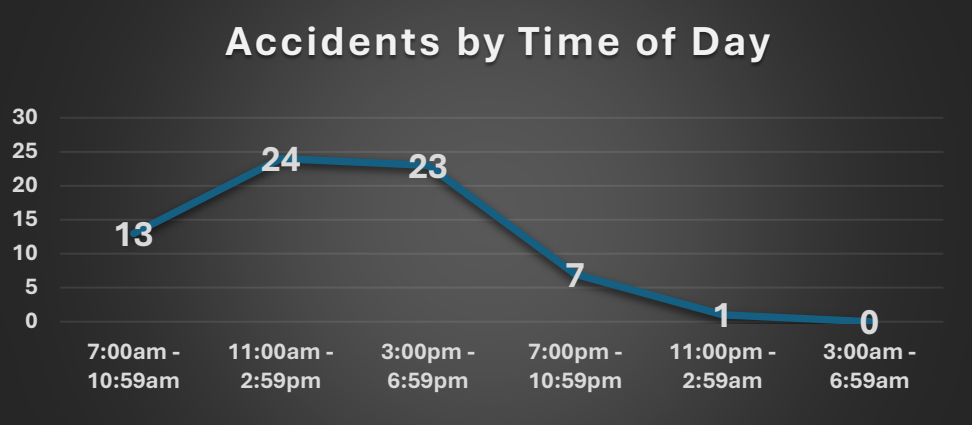

Coeur d'Alene Police Accidents: April 16 – May 13, 2026 (4 Weeks) With Temporal Heat Index (Time of Day / Day of Week)

Multiple Accident Locations

- N. Hwy 95 & W. Appleyway Ave. (3)
- N. 11th St. & E. Sherman Ave. (2)
  - 115 S. 2nd St., CDA Resort (2)
- N. Ramsey Rd. & W. Appleyway Ave. (2)
- Northwest Blvd & W. Seltice Way (2)

	Sun	Mon	Tue	Wed	Thu	Fri	Sat	Total
07	0	0	0	2	0	1	0	3
08	0	2	0	1	1	0	0	4
09	0	0	0	1	0	0	1	2
10	0	0	2	0	0	1	1	4
11	0	1	0	0	1	0	1	3
12	0	1	0	1	1	2	0	5
13	1	2	1	3	1	0	0	8
14	0	0	1	1	2	4	0	8
15	0	2	0	2	0	0	0	4
16	0	3	2	2	0	0	3	10
17	0	0	3	1	2	0	2	8
18	0	0	1	0	0	0	0	1
19	0	0	0	1	1	0	0	2
20	0	0	0	0	1	0	0	1
21	0	1	0	0	2	0	0	3
22	0	0	0	0	0	0	1	1
23	0	0	0	0	0	0	1	1
Total	1	12	10	15	12	8	10	68