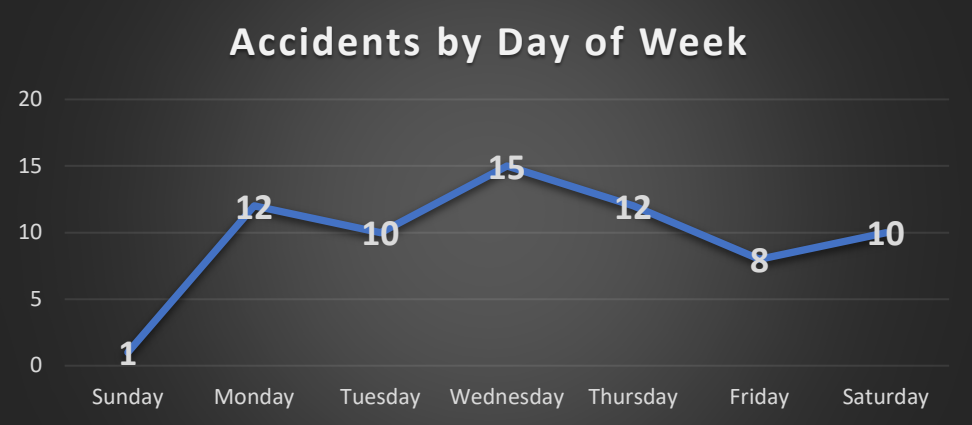

**Density of Officer Initiated Activity Incidents / Boundary**

- 0 to 6
- 7 to 17
- 18 to 33
- 34 to 53
- 54 to 99

PARKS

# Coeur d'Alene Police Accidents: April 16 – May 13, 2026 (4 Weeks) With Temporal Heat Index (Time of Day / Day of Week)

	Sun	Mon	Tue	Wed	Thu	Fri	Sat	Total
07	0	0	0	2	0	1	0	3
08	0	2	0	1	1	0	0	4
09	0	0	0	1	0	0	1	2
10	0	0	2	0	0	1	1	4
11	0	1	0	0	1	0	1	3
12	0	1	0	1	1	2	0	5
13	1	2	1	3	1	0	0	8
14	0	0	1	1	2	4	0	8
15	0	2	0	2	0	0	0	4
16	0	3	2	2	0	0	3	10
17	0	0	3	1	2	0	2	8
18	0	0	1	0	0	0	0	1
19	0	0	0	1	1	0	0	2
20	0	0	0	0	1	0	0	1
21	0	1	0	0	2	0	0	3
22	0	0	0	0	0	0	1	1
23	0	0	0	0	0	0	1	1
Total	1	12	10	15	12	8	10	68