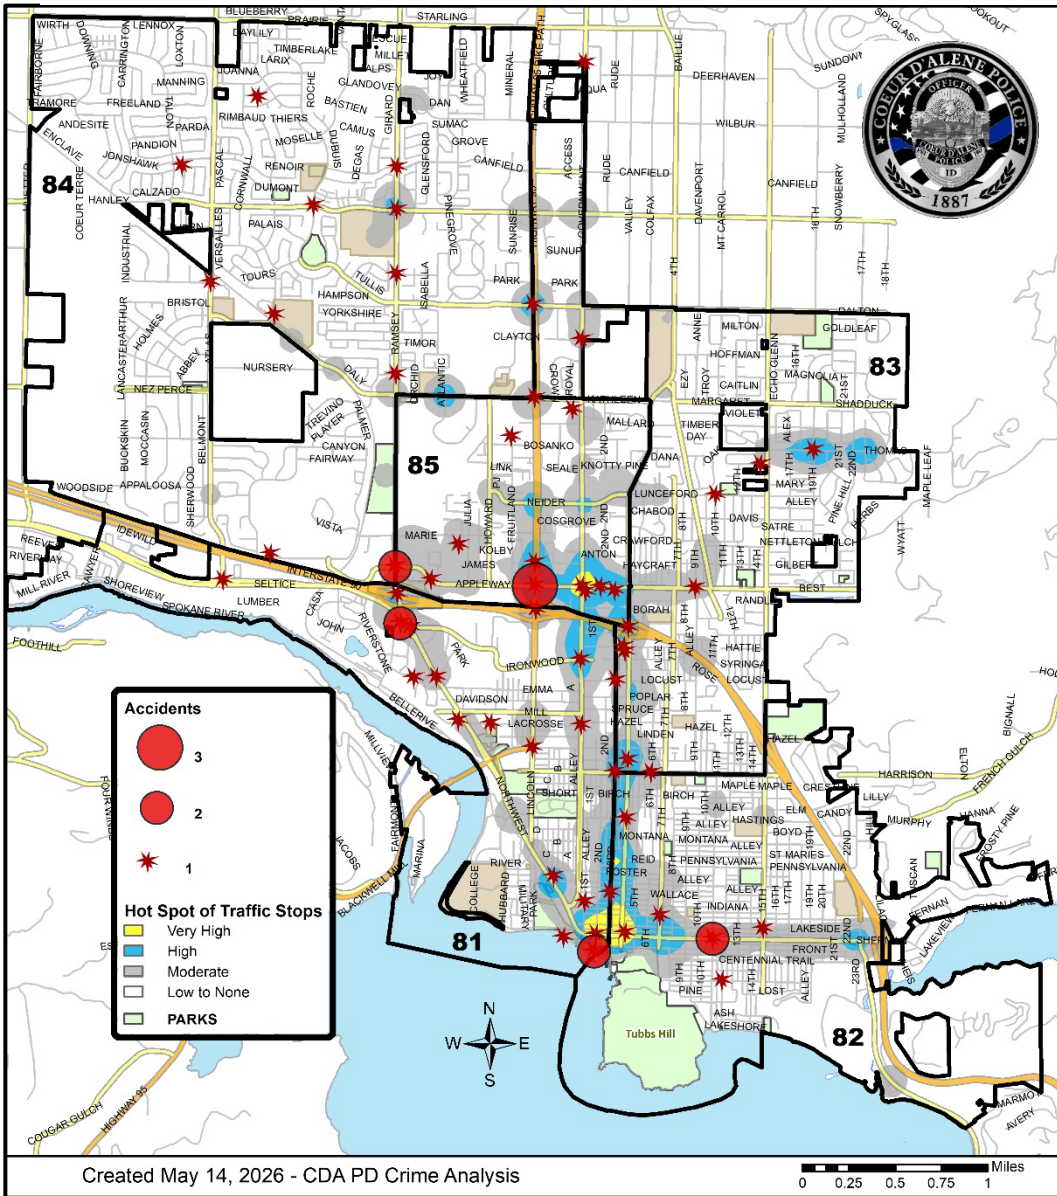

**Theft (8): N 7th St** – Bicycle stolen during a Facebook Marketplace meet up. **W Lotze Loop** – Juvenile stole money from parents and ran away from home.

**E Thomas Ln** – Victim reported daughter’s friend stole jewelry. **N 21st St** – Scooter stolen from a school by another juvenile. Case active. **N 4th St** – Kratom stolen. Case active. **W Appleway Ave** – Suspect arrested for shoplifting. **E Sherman Ave** – Juvenile shoplifted alcohol. Case active. **W Kathleen Ave** – Juvenile shoplifted. Case active.

### Multiple Accident Locations

- N. Hwy 95 & W. Appleyway Ave. (3)
- N. 11<sup>th</sup> St. & E. Sherman Ave. (2)
  - 115 S. 2<sup>nd</sup> St., CDA Resort (2)
- N. Ramsey Rd. & W. Appleyway Ave. (2)
- Northwest Blvd & W. Seltice Way (2)

	Sun	Mon	Tue	Wed	Thu	Fri	Sat	Total
07	0	0	0	2	0	1	0	3
08	0	2	0	1	1	0	0	4
09	0	0	0	1	0	0	1	2
10	0	0	2	0	0	1	1	4
11	0	1	0	0	1	0	1	3
12	0	1	0	1	1	2	0	5
13	1	2	1	3	1	0	0	8
14	0	0	1	1	2	4	0	8
15	0	2	0	2	0	0	0	4
16	0	3	2	2	0	0	3	10
17	0	0	3	1	2	0	2	8
18	0	0	1	0	0	0	0	1
19	0	0	0	1	1	0	0	2
20	0	0	0	0	1	0	0	1
21	0	1	0	0	2	0	0	3
22	0	0	0	0	0	0	1	1
23	0	0	0	0	0	0	1	1
Total	1	12	10	15	12	8	10	68

# Coeur d'Alene Police Traffic Stops / Accidents: April 16 – May 13, 2026 (4 Weeks) With Temporal Heat Index (Time of Day / Day of Week)

	Sun	Mon	Tue	Wed	Thu	Fri	Sat	Total
00	8	2	4	2	3	1	7	27
01	5	0	0	1	2	0	3	11
02	1	0	0	0	0	1	4	6
03	2	0	0	0	0	0	0	2
06	1	0	0	2	1	0	0	4
07	0	1	5	7	1	2	0	16
08	2	1	8	9	1	3	2	26
09	0	0	10	11	7	2	2	32
10	0	1	6	8	6	3	1	25
11	0	2	4	7	3	2	5	23
12	1	2	3	7	3	8	4	28
13	0	3	7	7	5	6	1	29
14	0	5	3	1	4	6	1	20
15	2	6	2	5	3	3	1	22
16	1	0	6	7	1	3	1	19
17	0	4	7	3	2	2	0	18
18	1	2	7	7	3	3	0	23
19	2	1	5	1	2	3	0	14
20	0	3	6	7	2	3	3	24
21	7	4	4	12	8	8	12	55
22	6	5	7	10	10	8	9	55
23	5	2	7	5	4	4	6	33
Total	44	44	101	119	71	71	62	512