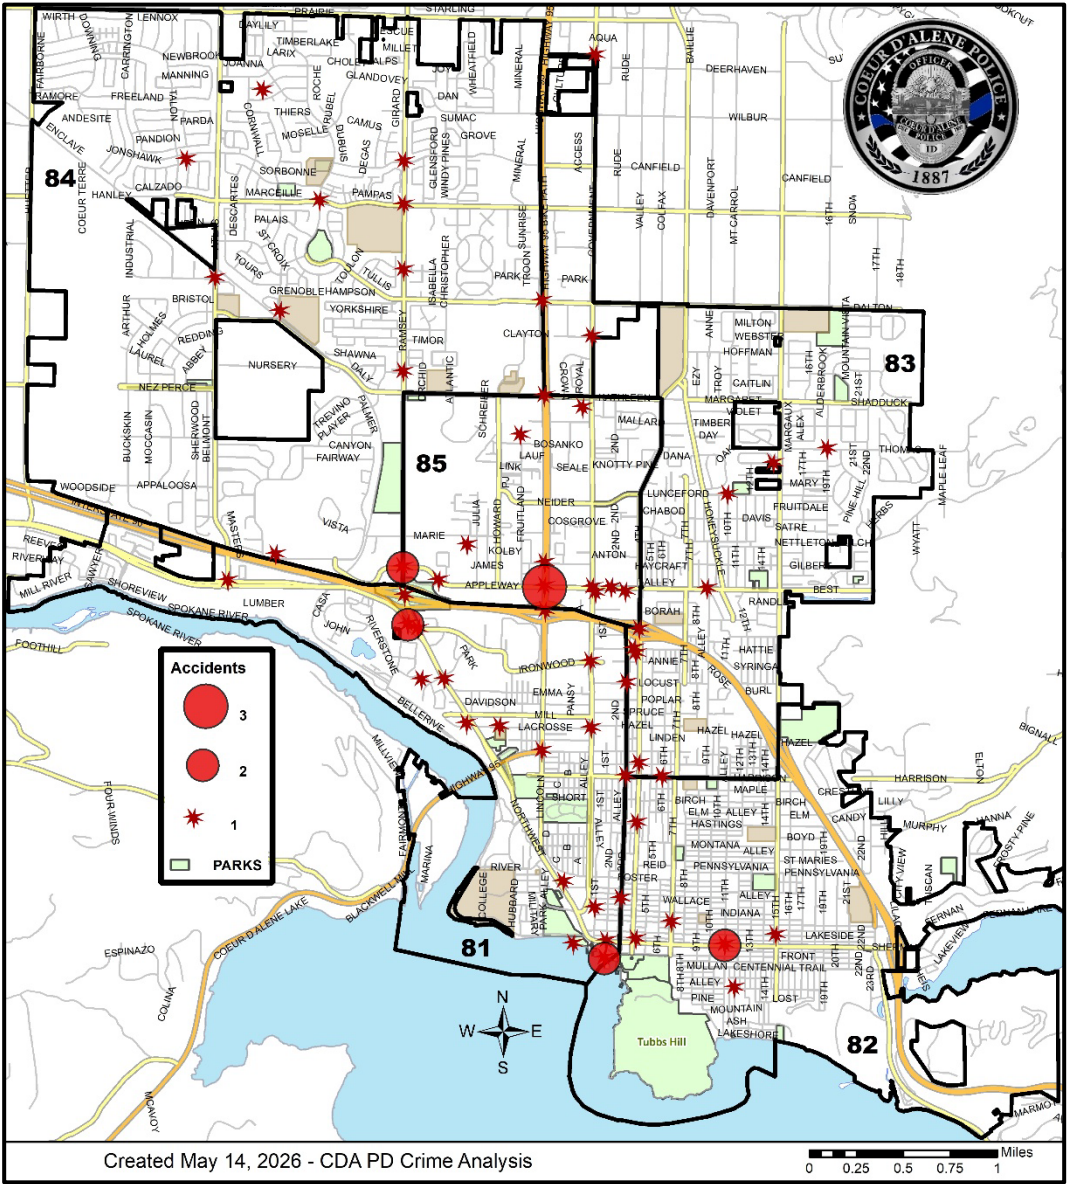

**Theft (8): N 7th St** – Bicycle stolen during a Facebook Marketplace meet up. **W Lotze Loop** – Juvenile stole money from parents and ran away from home.

**E Thomas Ln** – Victim reported daughter’s friend stole jewelry. **N 21st St** – Scooter stolen from a school by another juvenile. Case active. **N 4th St** – Kratom stolen. Case active. **W Appleway Ave** – Suspect arrested for shoplifting. **E Sherman Ave** – Juvenile shoplifted alcohol. Case active. **W Kathleen Ave** – Juvenile shoplifted. Case active.

# Coeur d'Alene Police Part One Crimes: April 16 - May 13, 2026 (4 Weeks)

**Legend**

- AGGRAVATED ASSAULT (8)
- ARSON (1)
- BURGLARY - RESIDENTIAL (2)
- BURGLARY - VEHICLE (3)
- LARCENY - ALL OTHER (18)
- LARCENY - SHOPLIFTING (4)

**Density of Officer Initiated Activity Incidents / Boundary**

- 0 to 6
- 7 to 17
- 18 to 33
- 34 to 53
- 54 to 99

PARKS

### Multiple Accident Locations

- N. Hwy 95 & W. Appleyway Ave. (3)
- N. 11<sup>th</sup> St. & E. Sherman Ave. (2)
  - 115 S. 2<sup>nd</sup> St., CDA Resort (2)
- N. Ramsey Rd. & W. Appleyway Ave. (2)
- Northwest Blvd & W. Seltice Way (2)